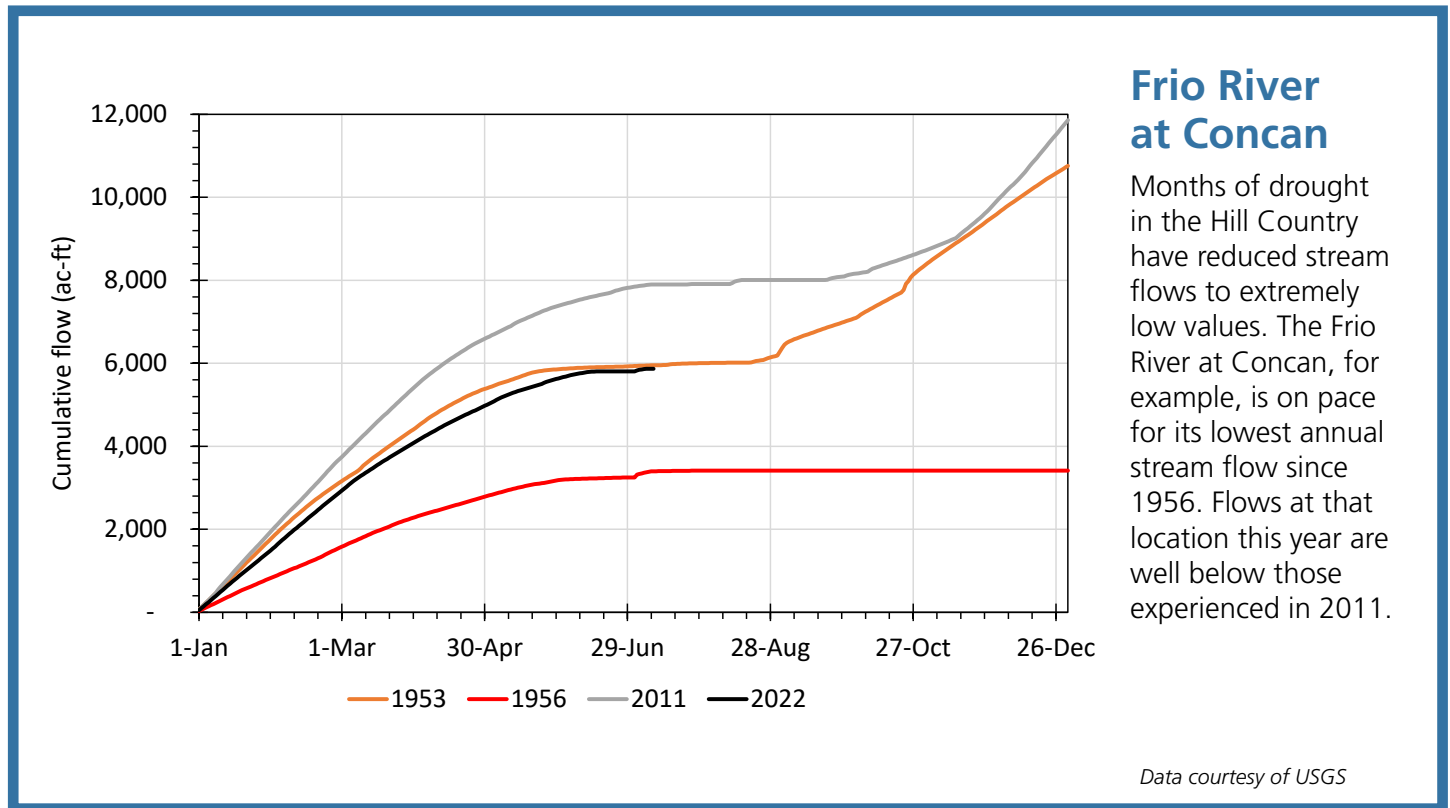

Water Weekly

For the week of 07/11/22

Water conditions

The latest drought map for conditions as of July 5 shows expansion and intensification of drought for the fifth consecutive week. Extreme or worse drought now covers 46 percent of the state, up from 40 percent in early June, but still below the mid-May peak of 56 percent.

Drought conditions

- 87% now
- 86% a week ago
- 85% three months ago
- 6% a year ago

Written by Dr. Mark Wentzel — Dr. Mark Wentzel is a hydrologist in the TWDB's Office of Water Science and Conservation.

Bryan McMath, Governmental Relations | bryan.mcmath@twdb.texas.gov | 512-463-7850
Lauren Munguia, Media Relations | lauren.munguia@twdb.texas.gov | 512-463-2322