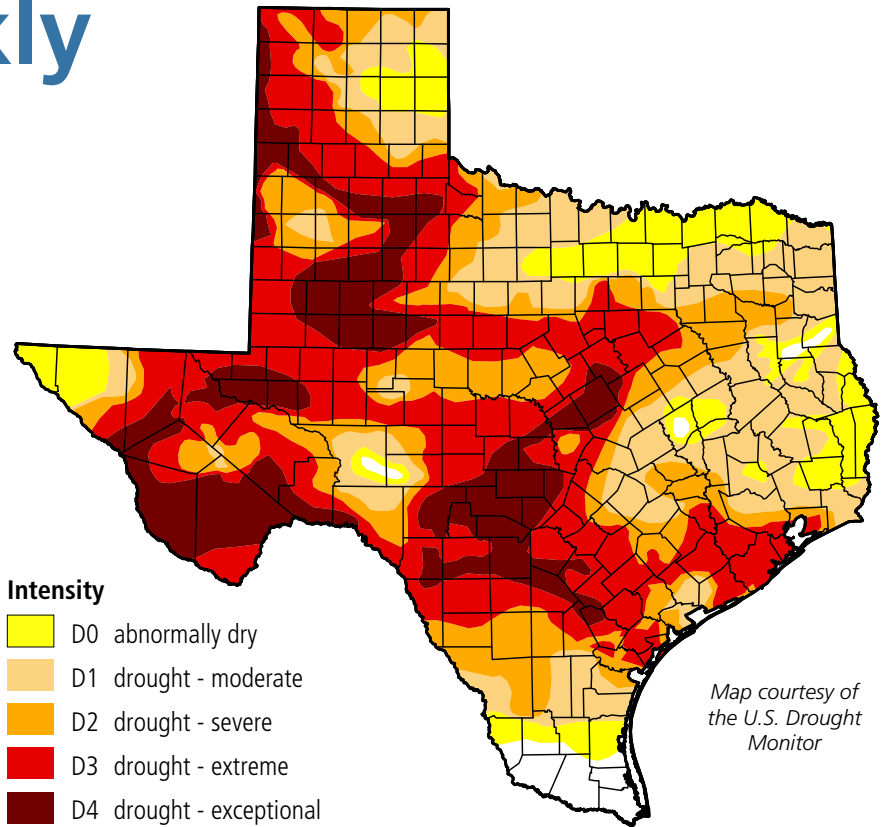

# Water Weekly

For the week of 07/11/22

## Water conditions

The latest drought map for conditions as of July 5 shows expansion and intensification of drought for the fifth consecutive week. Extreme or worse drought now covers 46 percent of the state, up from 40 percent in early June, but still below the mid-May peak of 56 percent.

## Drought conditions

- ◆ 87% now
- ◆ 86% a week ago
- ◆ 85% three months ago
- ◆ 6% a year ago

Written by Dr. Mark Wentzel — Dr. Mark Wentzel is a hydrologist in the TWDB's Office of Water Science and Conservation.